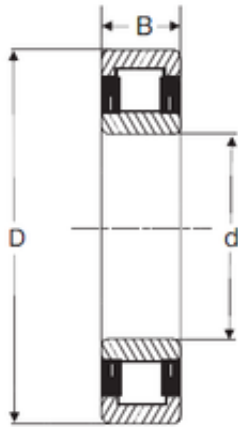

# LINEAR BEARINGS CO.,LTD

75 mm x 130 mm x 25 mm SIGMA NU 215  
cylindrical roller bearings

Bearing No. NU 215

Size	75x130x25 mm
Bore Diameter	75 mm
Outer Diameter	130 mm
Width	25 mm
d	75 mm
D	130 mm
B	25 mm
C	25 mm

NU 215 Bearing 2D drawings and 3D CAD models