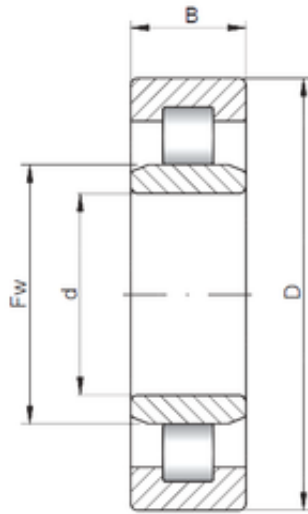

# LINEAR BEARINGS CO.,LTD

30 mm x 90 mm x 23 mm ISO NU406  
cylindrical roller bearings

Bearing No. NU406

Size	30x90x23 mm
Bore Diameter	30 mm
Outer Diameter	90 mm
Width	23 mm
d	30 mm
D	90 mm
B	23 mm
C	23 mm

NU406 Bearing 2D drawings and 3D CAD models