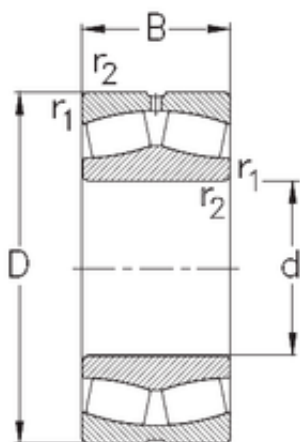

LINEAR BEARINGS CO.,LTD

240 mm x 400 mm x 160 mm NKE 24148-MB-W33 spherical roller bearings

Bearing No. 24148-MB-W33

Size	240x400x160 mm
Bore Diameter	240 mm
Outer Diameter	400 mm
Width	160 mm
d	240 mm
D	400 mm
B	160 mm
C	160 mm
r1 min.	4 mm
r2 min.	4 mm
Weight	79,5 Kg
Basic dynamic load rating (C)	2115 kN
Basic static load rating (C0)	3921 kN
Limiting speed	1600 r/min
Calculation factor (e)	0,4
Calculation factor (Y0)	1,64
Calculation factor (Y1)	1,68

24148-MB-W33 Bearing 2D drawings and 3D CAD models