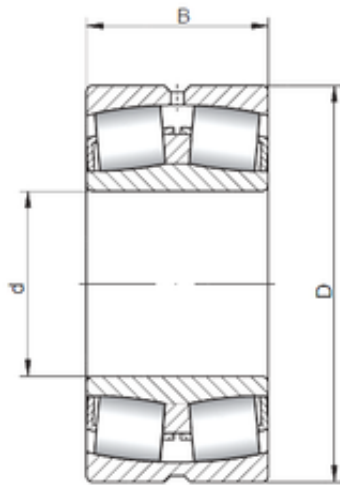

# LINEAR BEARINGS CO.,LTD

240 mm x 400 mm x 160 mm Loyal 24148  
CW33 spherical roller bearings

Bearing No. 24148 CW33

Size	240x400x160 mm
Bore Diameter	240 mm
Outer Diameter	400 mm
Width	160 mm
d	240 mm
D	400 mm
B	160 mm
C	160 mm
Weight	80,5 Kg
Basic dynamic load rating (C)	2100 kN
Basic static load rating (C0)	3900 kN
(Grease) Lubrication Speed	480 r/min

24148 CW33 Bearing 2D drawings and 3D CAD models