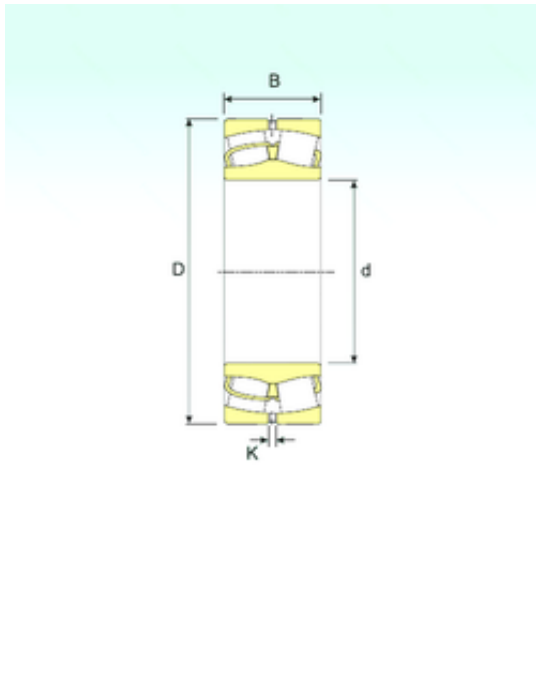

# LINEAR BEARINGS CO.,LTD

240 mm x 400 mm x 160 mm ISB 24148  
spherical roller bearings

Bearing No. 24148

Size	240x400x160 mm
Bore Diameter	240 mm
Outer Diameter	400 mm
Width	160 mm
d	240 mm
D	400 mm
B	160 mm
C	160 mm
K	6 mm
Weight	83 Kg
Basic dynamic load rating (C)	2352 kN
Basic static load rating (C0)	3822 kN
(Grease) Lubrication Speed	994,5 r/min

24148 Bearing 2D drawings and 3D CAD models