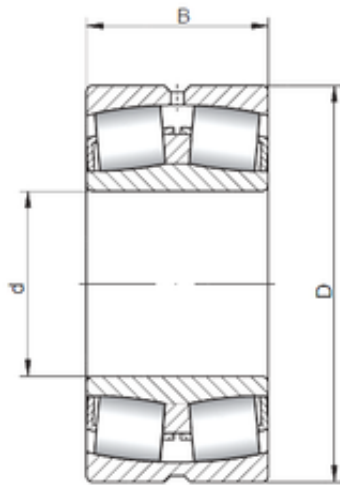

# LINEAR BEARINGS CO.,LTD

240 mm x 400 mm x 160 mm ISO 24148W33  
spherical roller bearings

Bearing No. 24148W33

Size	240x400x160 mm
Bore Diameter	240 mm
Outer Diameter	400 mm
Width	160 mm
d	240 mm
D	400 mm
B	160 mm
C	160 mm

24148W33 Bearing 2D drawings and 3D CAD models