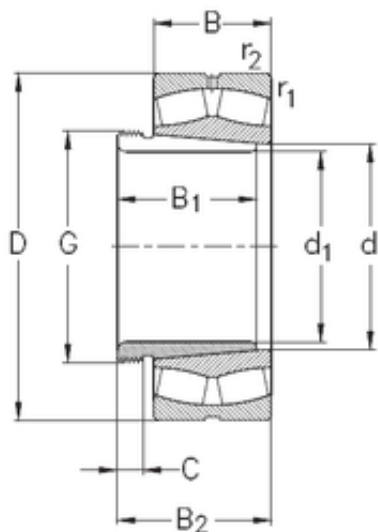

LINEAR BEARINGS CO.,LTD

170 mm x 310 mm x 86 mm NKE 22234-K-MB-W33+AH334-X spherical roller bearings

Bearing No. 22234-K-MB-W33+AH334-X

22234-K-MB-W33+AH334-X Bearing 2D drawings and 3D CAD models

Size	170x310x86 mm
Bore Diameter	170 mm
Outer Diameter	310 mm
Width	86 mm
d	170 mm
d1	160 mm
D	310 mm
B	86 mm
C	86 mm
r1 min.	4 mm
r2 min.	4 mm
B1	104 mm
B2	109 mm
C	16 mm
Thread (G)	M 190x3
Weight	32,24 Kg
Basic dynamic load rating (C)	921 kN
Basic static load rating (C0)	1310 kN
Limiting speed	2600 r/min
Calculation factor (e)	0,29
Calculation factor (Y0)	2,1
Calculation factor (Y1)	2,3