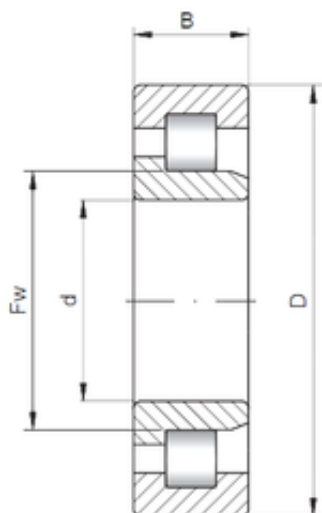

LINEAR BEARINGS CO.,LTD

15 mm x 35 mm x 11 mm Loyal NJ202 E
cylindrical roller bearings

Bearing No. NJ202 E

Size	15x35x11 mm
Bore Diameter	15 mm
Outer Diameter	35 mm
Width	11 mm
d	15 mm
Fw	19,3 mm
D	35 mm
B	11 mm
C	11 mm
Weight	0,049 Kg
Basic dynamic load rating (C)	12,7 kN
Basic static load rating (C0)	10,4 kN
(Grease) Lubrication Speed	19000 r/min

NJ202 E Bearing 2D drawings and 3D CAD models